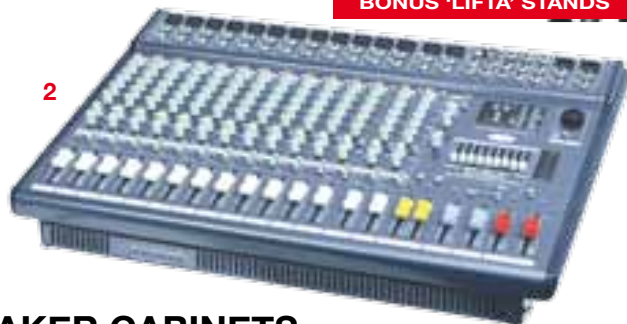

SOUNDART PA PACKAGES

1. SPP14-600S $2299.00
SoundArt 12-Channel, 600W PA Pack.
MPX-14600, 12-Channel Stereo Powered Mixer (Console Style) with 2 x 300W RMS Outputs, Digital Multi-Effects, Phantom Power and Stereo 2 x 9-Band Graphic EQ. Includes 2 x ST15-300 Molded Speaker Cabinets (15" Speaker & Horn). Includes 'Lifta' Speaker Stands & Cables (3).

2. SSPP18-600S $2499.00
SoundArt 16-Channel, 600W PA Pack.
MPX-18600 (2), 16-Channel Stereo Powered Mixer (Console Style) with 2 x 300W RMS Outputs, Digital Multi-Effects, Phantom Power and Stereo 2 x 9-Band Graphic EQ. Includes 2 x ST15-300 Molded Speaker Cabinets (15" Speaker & Horn). Includes 'Lifta' Speaker Stands & Cables (3).

SOUNDART SPEAKER CABINETS

POWERED & UNPOWERED HIGH-DENSITY POLYETHYLENE MOLDED SPEAKER CABINETS

SJ-SERIES

SJ & ST Unpowered Cabinets

- **1. SJ12-200 $199.00**
  SoundArt 200Watt Trapezoidal 12" & Horn Speaker Cabinet. 4 or 8 ohm.
- **2. ST10-200 $249.00**
  200W 2-way, Spk Cab. 25cm (10") Spk, 1" Compression Driver with Crossover (4 or 8 ohm).
- **3. ST12-250 $299.00**
  250W 2-way Spk Cab. 30cm (12") Spk, 1" Compression Driver with Crossover (4 or 8 ohm).
- **4. ST15-300 $399.00**
  300W 2-way Spk Cab. 39cm (15") Spk, 1" Compression Driver with Crossover (4 or 8 ohm).

ST-SERIES

SKFP Series - Unpowered Cabs

- **5. SKFP-210 $299.00**
  200W 2-way, Spk Cab. 25cm (10") Spk, 1" Compression Driver with Crossover (4 or 8 ohm).
- **6. SKFP-212 $399.00**
  250W 2-way Spk Cab. 30cm (12") Spk, 1" Compression Driver with Crossover (4 or 8 ohm).
- **7. SKFP-215 $499.00**
  350W 2-way Spk Cab. 39cm (15") Spk, 1" Compression Driver with Crossover (4 or 8 ohm).

SKFP-SERIES

SKFP Series - Powered Cabinets